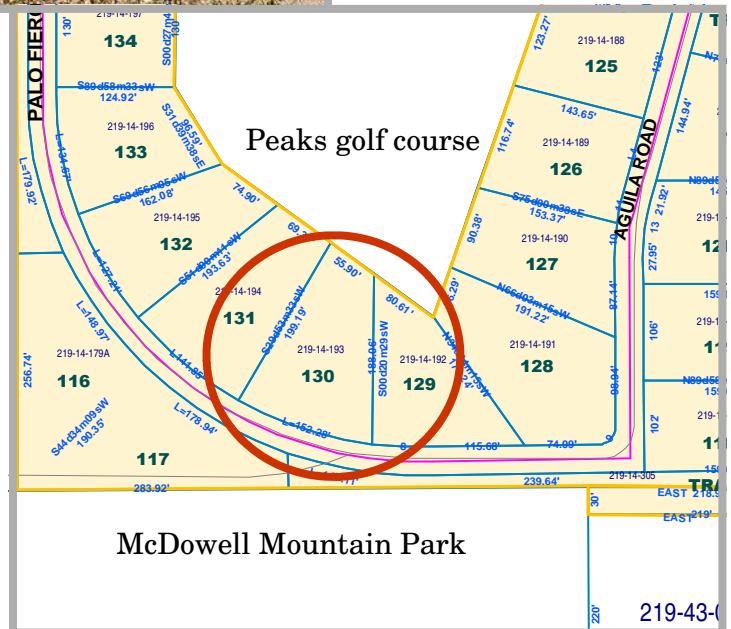

# 26607 Palo Fiero

## \$119,000

Tonto Verde

- Large Price Reduction
- Tonto Verde golf course lot has McDowell Mtn. Park across the street.
- Lot is behind Peaks course #15 green and #16 tee box.
- Approx. 19,768 sq. ft.
- Taxes in 2010 were \$2,131.
- Lot #130 — MLS #4249241.